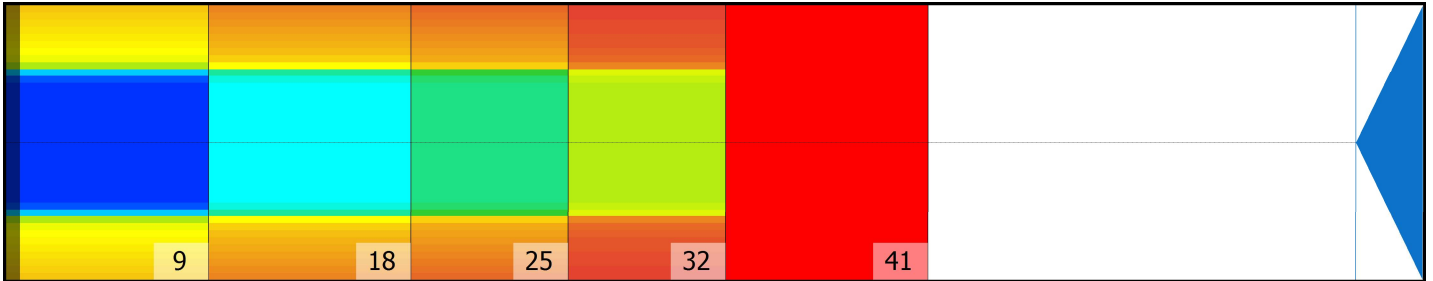

CROWN JEWEL

Conditioner: Authority22 W22

Cleaner: Authority22

Zone Configuration

Cleaner Transition

Volume: 22.73

Mode: Clean and Condition

Speed: Max Clean

Start Cleaner Spray: 0 feet

Start Squeegee: 0 feet

Start Conditioning: 6 Inches

Split Pattern: No

Zone 1	Avg	Ratio	Zone 2	Avg	Ratio	Zone 3	Avg	Ratio	Zone 4	Avg	Ratio
Left	23.00	4.13 : 1	Left	16.00	4.69 : 1	Left	13.00	4.62 : 1	Left	6.80	5.00 : 1
Right	23.00	4.13 : 1	Right	16.00	4.69 : 1	Right	13.00	4.62 : 1	Right	6.80	5.00 : 1
Center	95.00		Center	75.00		Center	60.00		Center	34.00	
Zone 5	Avg	Ratio									
Left	0.00	1.00 : 1									
Right	0.00	1.00 : 1									
Center	0.00										