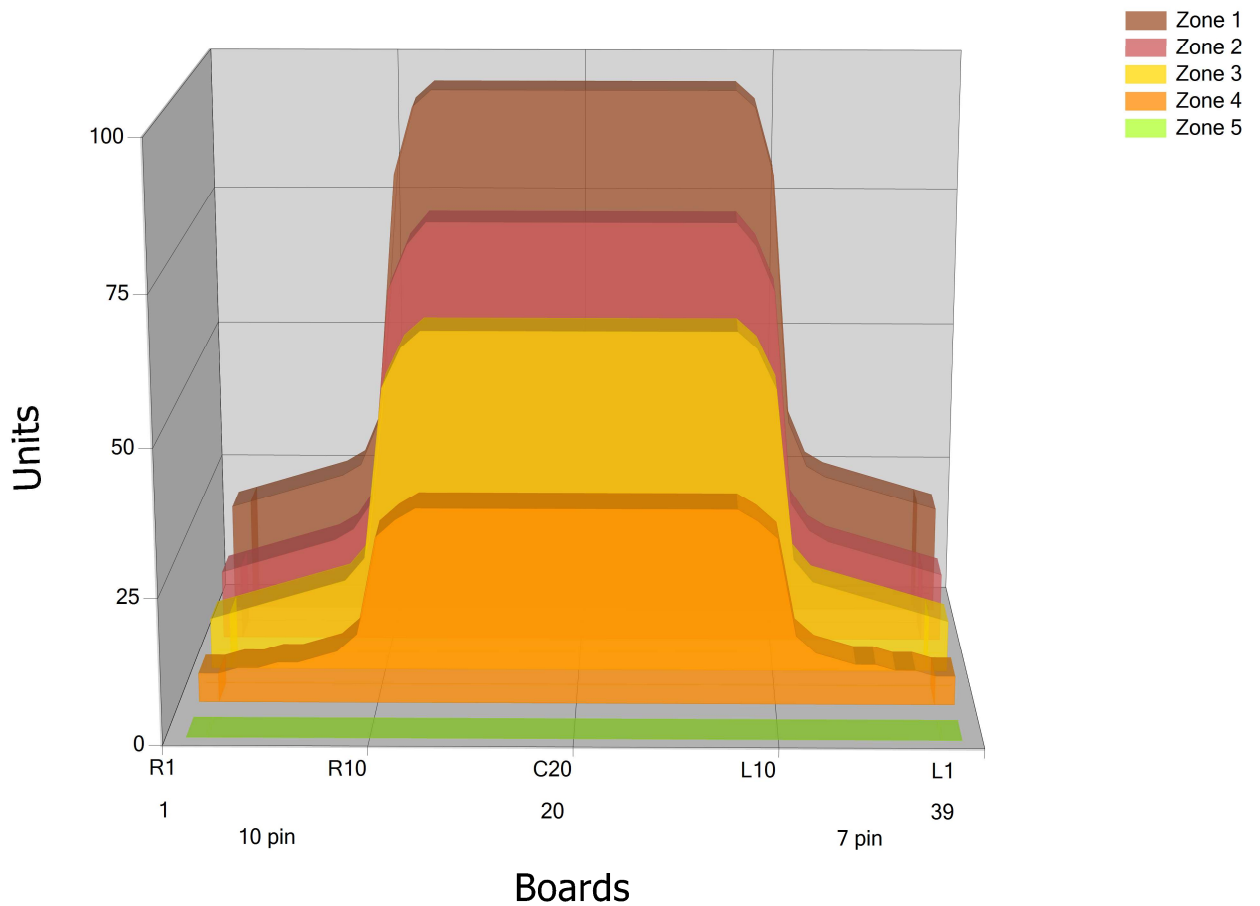

CROWN JEWEL

Conditioner: Authority22 W22

Cleaner: Authority22

Zone Configuration

Cleaner Transition

Volume: 22.73

Mode: Clean and Condition

Speed: Max Clean

Start Cleaner Spray: 0 feet

Start Squeegee: 0 feet

Start Conditioning: 6 Inches

Split Pattern: No

Zone 1	Avg	Ratio	Zone 2	Avg	Ratio	Zone 3	Avg	Ratio	Zone 4	Avg	Ratio
Left	23.00	4.13 : 1	Left	16.00	4.69 : 1	Left	13.00	4.62 : 1	Left	6.80	5.00 : 1
Right	23.00	4.13 : 1	Right	16.00	4.69 : 1	Right	13.00	4.62 : 1	Right	6.80	5.00 : 1
Center	95.00		Center	75.00		Center	60.00		Center	34.00	
Zone 5	Avg	Ratio									
Left	0.00	1.00 : 1									
Right	0.00	1.00 : 1									
Center	0.00										

Volume by Board